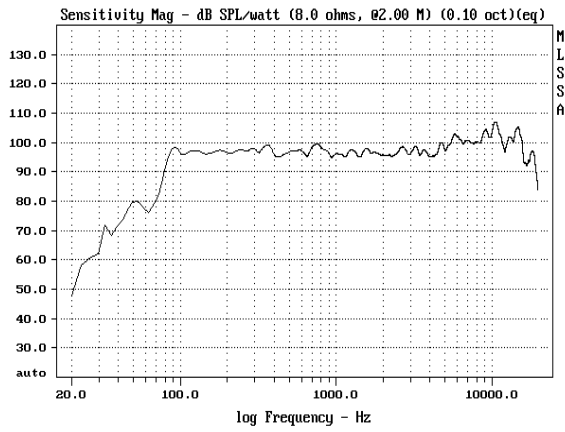

CX-12

CX-15

CX-12

CX-15

Connection 连接

Speakon

2-pole cable connector with latchlock. Suited for 4-pole chassis connector using +1/-1.

2 极电缆连接门锁 · 4 极底盘连接器 +1 / -1