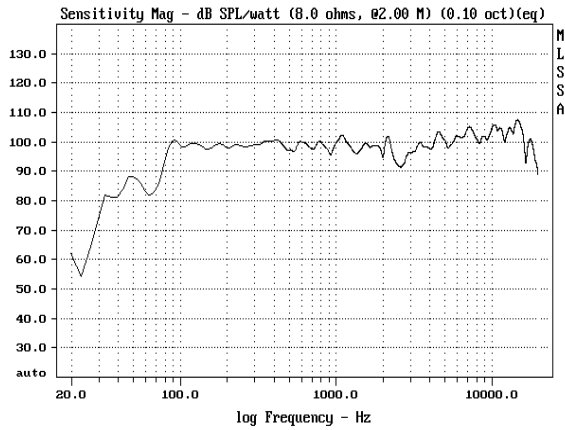

CX-12

CX-15

CX-12

CX-15

Connection 连接

Speakon

2-pole cable connector with latchlock. Suited for 4-pole chassis connector using +1/-1.

2 极电缆连接门锁 · 4 极底盘连接器 +1 / -1