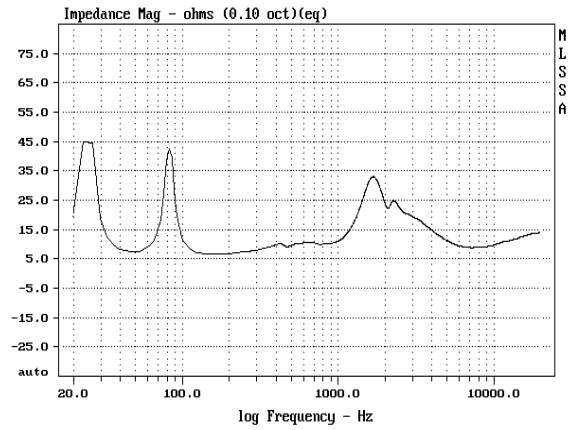

CX-12

CX-15

CX-12

CX-15

Connection 连接

Speakon

2-pole cable connector with latchlock. Suited for 4-pole chassis connector using +1/-1.

2 极电缆连接门锁 · 4 极底盘连接器 +1 / -1