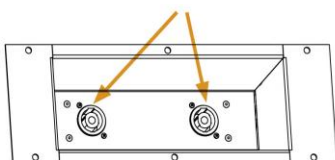

CX-12

CX-15

CX-12

CX-15

Connection 连接

Speakon

2-pole cable connector with latchlock. Suited for 4-pole chassis connector using +1/-1.

2 极电缆连接门锁 · 4 极底盘连接器 +1 / -1