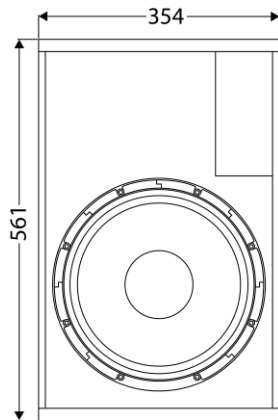

CX-12

CX-15

CX-12

CX-15

Connection 连接

Speakon

2-pole cable connector with latchlock. Suited for 4-pole chassis connector using +1/-1.

2 极电缆连接门锁 · 4 极底盘连接器 +1 / -1