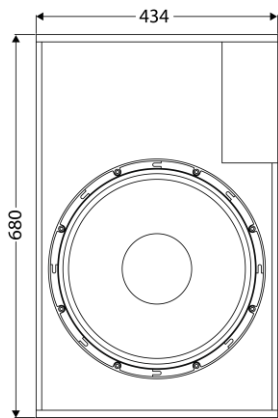

CX-12

CX-15

CX-12

CX-15

Connection 连接

Speakon

2-pole cable connector with latchlock. Suited for 4-pole chassis connector using +1/-1.

2 极电缆连接门锁 · 4 极底盘连接器 +1 / -1