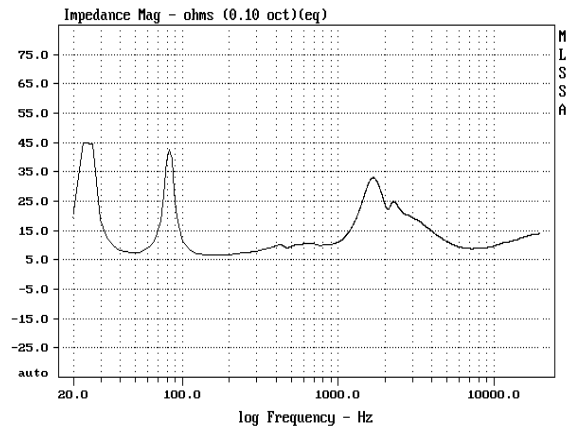

CX-12

CX-15

CX-12

CX-15

Connection 连接

Speakon

2-pole cable connector with latchlock. Suited for 4-pole chassis connector using +1/-1.

2 极电缆连接门锁 · 4 极底盘连接器 +1 / -1